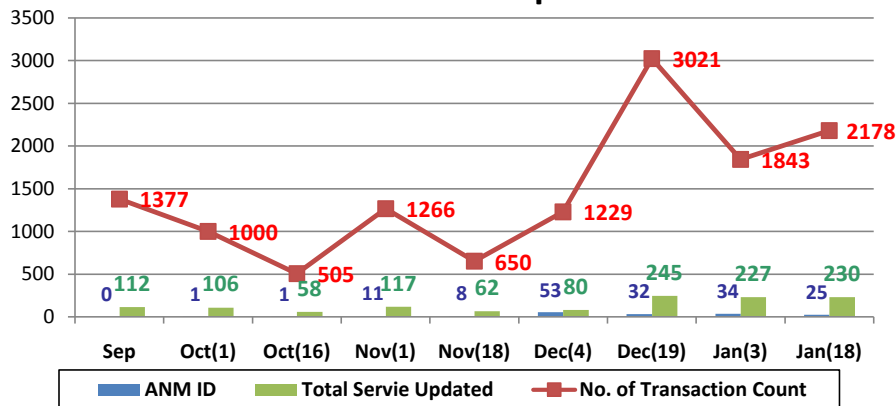

USSD Dashboard: Month wise Staus of USSD Updation (from Sep-14 to Jan-15)

South

South District

331

219

Mother Updation

906

502

Child Updation

Transaction vs. Service updation

Mother and Child Error