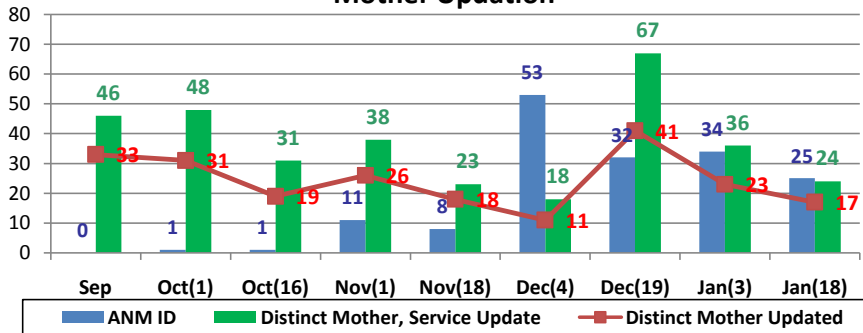

USSD Dashboard: Month wise Staus of USSD Updation (from Sep-14 to Jan-15)

South

South District

331

219

Mother Updation

906

502

Child Updation

Transaction vs. Service updation

Mother and Child Error