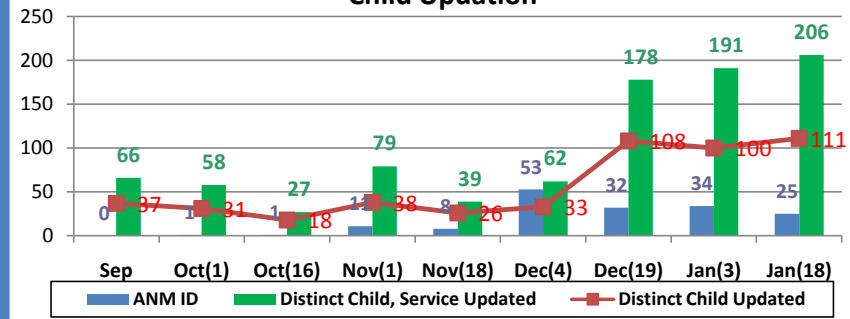

USSD Dashboard: Month wise Staus of USSD Updation (from Sep-14 to Jan-15)

South

South District

331

219

Mother Updation

906

502

Child Updation

Transaction vs. Service updation

Mother and Child Error